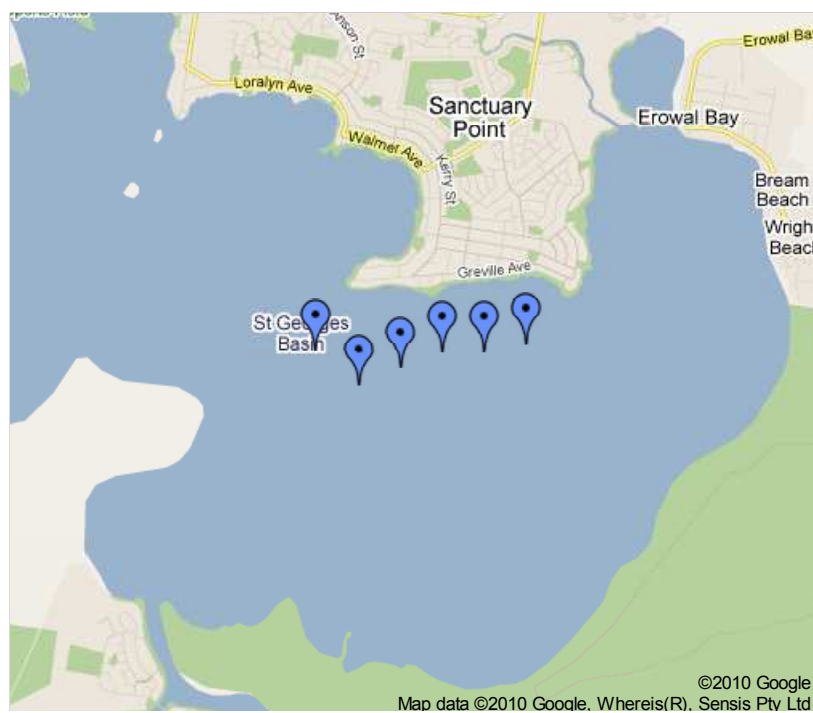

St Georges Basin artificial reef coordinates & location map

[Open interactive map on Google Maps.](#) (You will need Javascript enabled).

St Georges Basin	Latitude (S)	Longitude (E)
Reef 1	35.07.303	150.36.622
Reef 2	35.07.491	150.36.900
Reef 3	35.07.396	150.37.166
Reef 4	35.07.314	150.37.436
Reef 5	35.07.314	150.37.701
Reef 6	35.07.271	150.37.970

St Georges Basin expanded artificial reef

Location	Latitude (S)	Longitude (E)
Corner 1	35° 7.563'	150° 36.934'
Corner 2	35° 7.516'	150° 37.063'
Corner 3	35° 7.488'	150° 36.904'
Corner 4	35° 7.446'	150° 37.024'