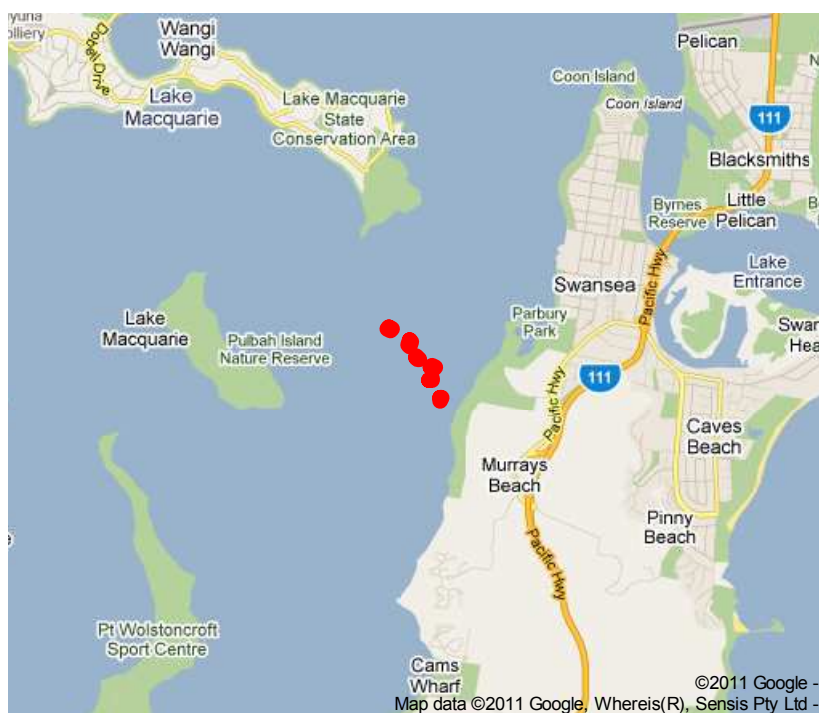

## Lake Macquarie - Galgabba Point artificial reef coordinates & location map

View

[Open interactive map on Google Maps.](#) (You will need Javascript enabled).

Reef	Central Mark	Corner Marks
1	33°05.604'S 151°36.612'E	33°05.614'S 151°36.616'E
		33°05.605'S 151°36.602'E
		33°05.597'S 151°36.607'E
		33°05.606'S 151°36.624'E
2	33°05.680'S 151°36.738'E	33°05.697'S 151°36.738'E
		33°05.670'S 151°36.748'E
		33°05.666'S 151°36.739'E
		33°05.692'S 151°36.728'E
3	33°05.764'S 151°36.790'E	33°05.755'S 151°36.787'E
		33°05.759'S 151°36.782'E
		33°05.773'S 151°36.791'E
		33°05.770'S 151°36.799'E
4	33°05.814'S 151°36.891'E	33°05.807'S 151°36.885'E
		33°05.813'S 151°36.877'E
		33°05.822'S 151°36.899'E
		33°05.817'S 151°36.905'E
5	33°05.880'S 151°36.879'E	33°05.879'S 151°36.870'E
		33°05.885'S 151°36.874'E
		33°05.884'S 151°36.888'E
		33°05.875'S 151°36.881'E
6	33°05.985'S 151°36.942'E	33°05.978'S 151°36.949'E
		33°05.976'S 151°36.942'E
		33°05.990'S 151°36.933'E
		33°05.997'S 151°36.942'E