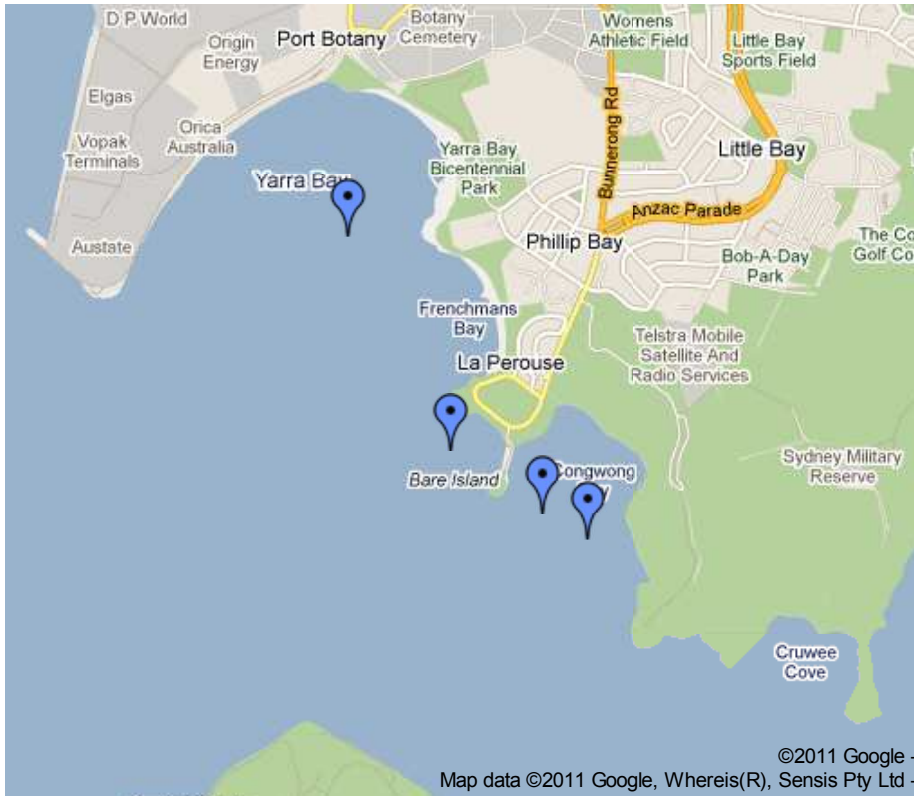

Botany Bay artificial reef coordinates & location map

[Open interactive map on Google Maps.](#) (You will need Javascript enabled).

	Lat (S)	Long (E)
Artificial Reef 1	33.58.940	151.13.447
Artificial Reef 2	33.59.448	151.13.742
Artificial Reef 3	33.59.596	151.14.007
Artificial Reef 4	33.59.654	151.14.136

Yarra Bay Expansion	Lat (S)	Long (E)
Corner 1	33.58.968	151.13.440
Corner 2	33.58.943	151.13.448
Corner 3	33.58.945	151.13.415
Corner 4	33.58.923	151.13.425